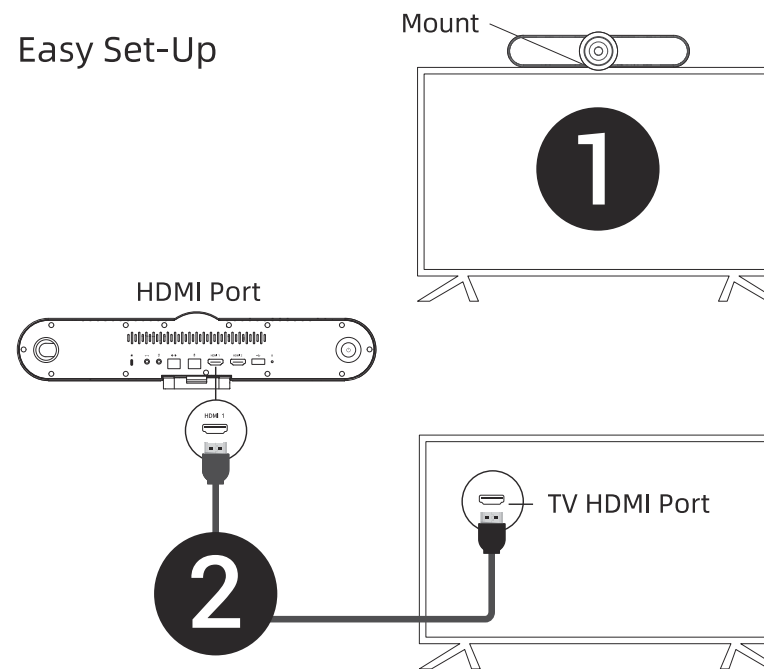

## What's in the box

Video Conference Endpoint X 1

Remote Control X 1

HDMI Cable X 1

Qualification Certificate X 1

AC Adapter X 1

Quick Installation Guide X 1

## Easy Set-Up

Select "Input Source" on your TV to receive the output of Video Conference Endpoint and follow the prompts.