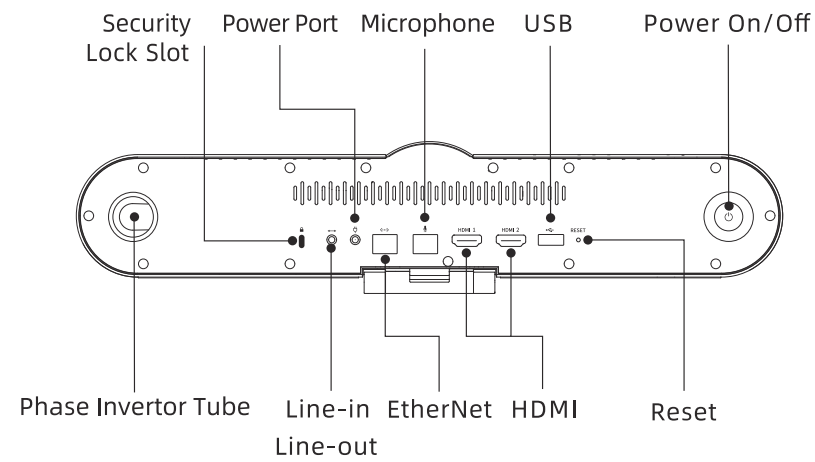

## What's in the box

Video Conference Endpoint X 1

Remote Control X 1

HDMI Cable X 1

Qualification Certificate X 1

AC Adapter X 1

Quick Installation Guide X 1

## Easy Set-Up

Select "Input Source" on your TV to receive the output of Video Conference Endpoint and follow the prompts.