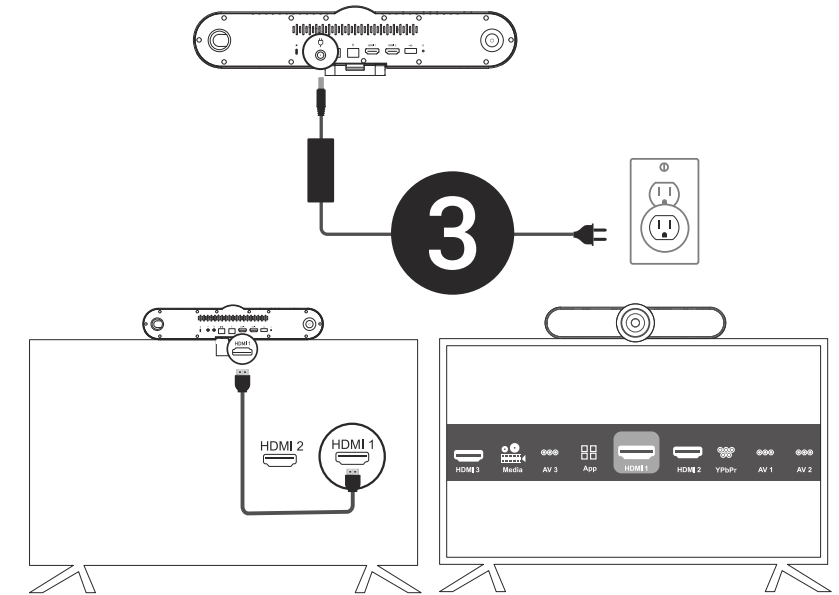

## What's in the box

Video Conference Endpoint X 1

Remote Control X 1

HDMI Cable X 1

Qualification Certificate X 1

AC Adapter X 1

Quick Installation Guide X 1

## Overview

## Easy Set-Up

Select "Input Source" on your TV to receive the output of Video Conference Endpoint and follow the prompts.